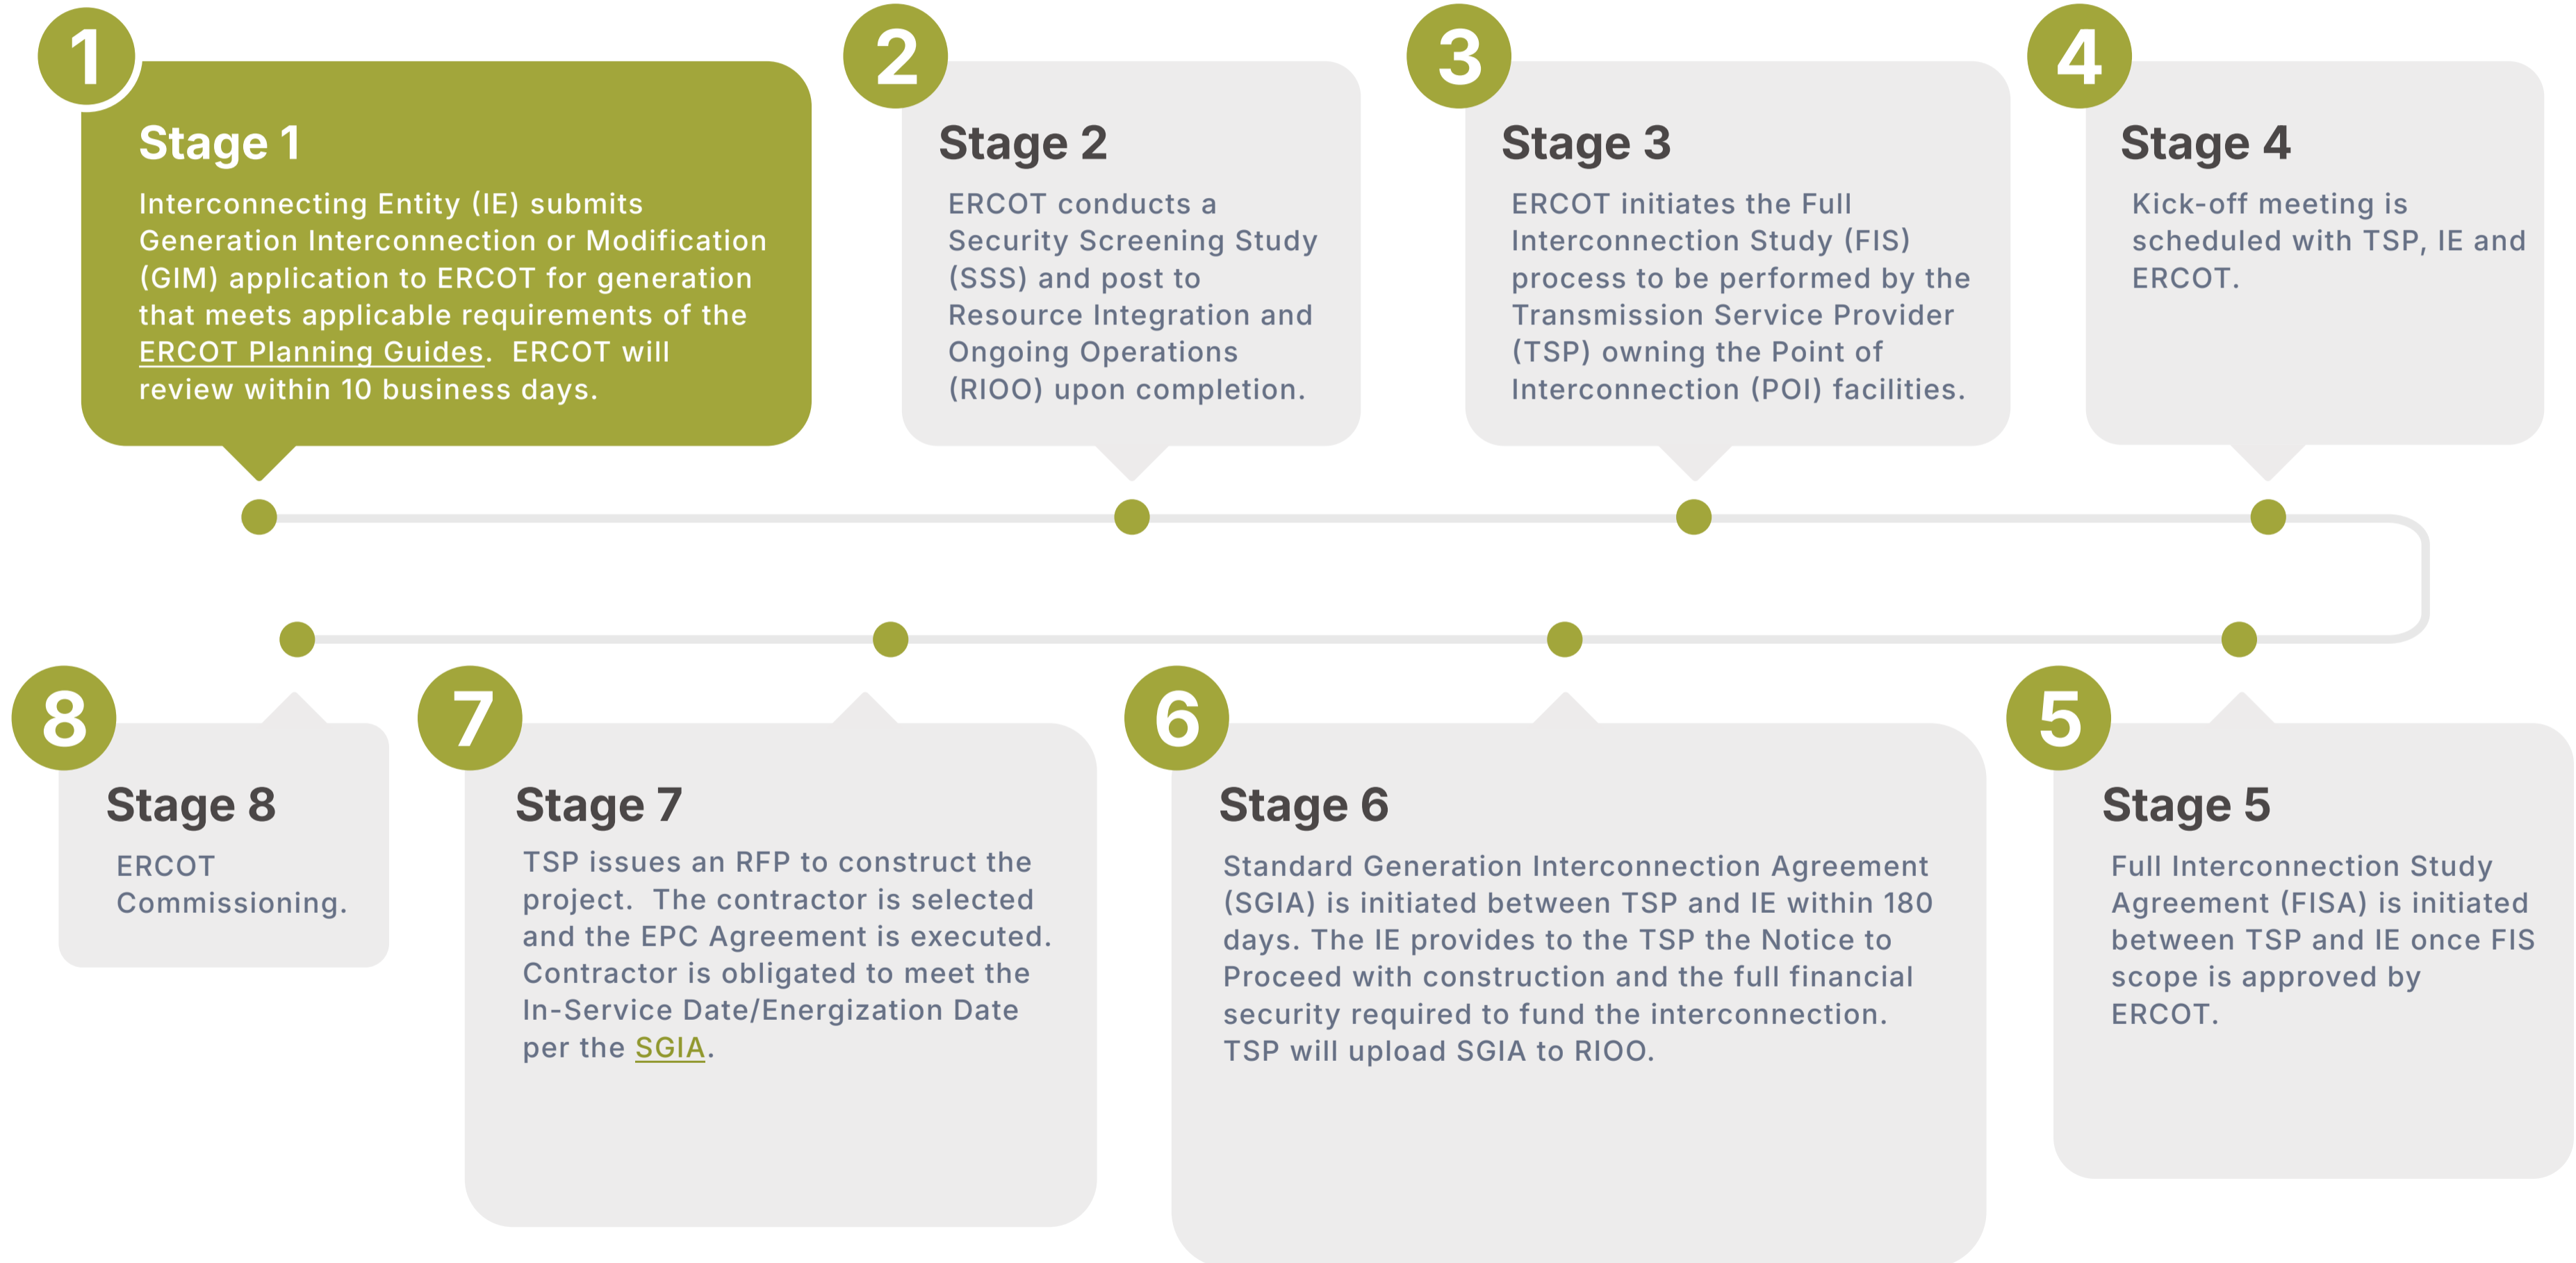

GENERATION INTERCONNECTION PROCESS OVERVIEW (HIGH LEVEL)

*Please note: WETT strives to keep the simplified interconnection charts up to date, however it may lag behind ERCOT interconnection rules.

To find the most up to date interconnection guide, please visit this website <https://www.ercot.com/services/rq/integration/> or email info@wettllc.com